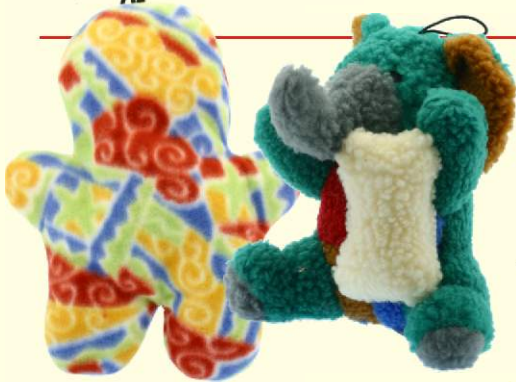

Fun Novelty Rawhide & Chews

Natural rawhide and chews in a variety of shapes and sizes add excitement to dog's chewing pleasure. Now made with thicker, higher quality rawhide.

Rawhide cleans dog's teeth naturally and strengthens their gums.

Multi-Colored, White and Natural Rope Toys

Rope toys are a great way to satisfy your pet's urge to chew. Natural cotton rope dyed with pure vegetable colors create bright, long lasting toys in a variety of sizes and shapes that dogs will love. Rope toys are not only fun to play with, they also help keep a dog's teeth and gums clean and healthy!

Highest Quality Natural Latex Toys

Individually packaged toys are made of 100% pure natural latex, each containing a squeaker.

Jelly Gear Plush Toys

Made of soft durable plush, stitched together with strong seams to last through long hours of tossing and fetching. Colorful toys have a squeaker inside and are tagged and ready for display.